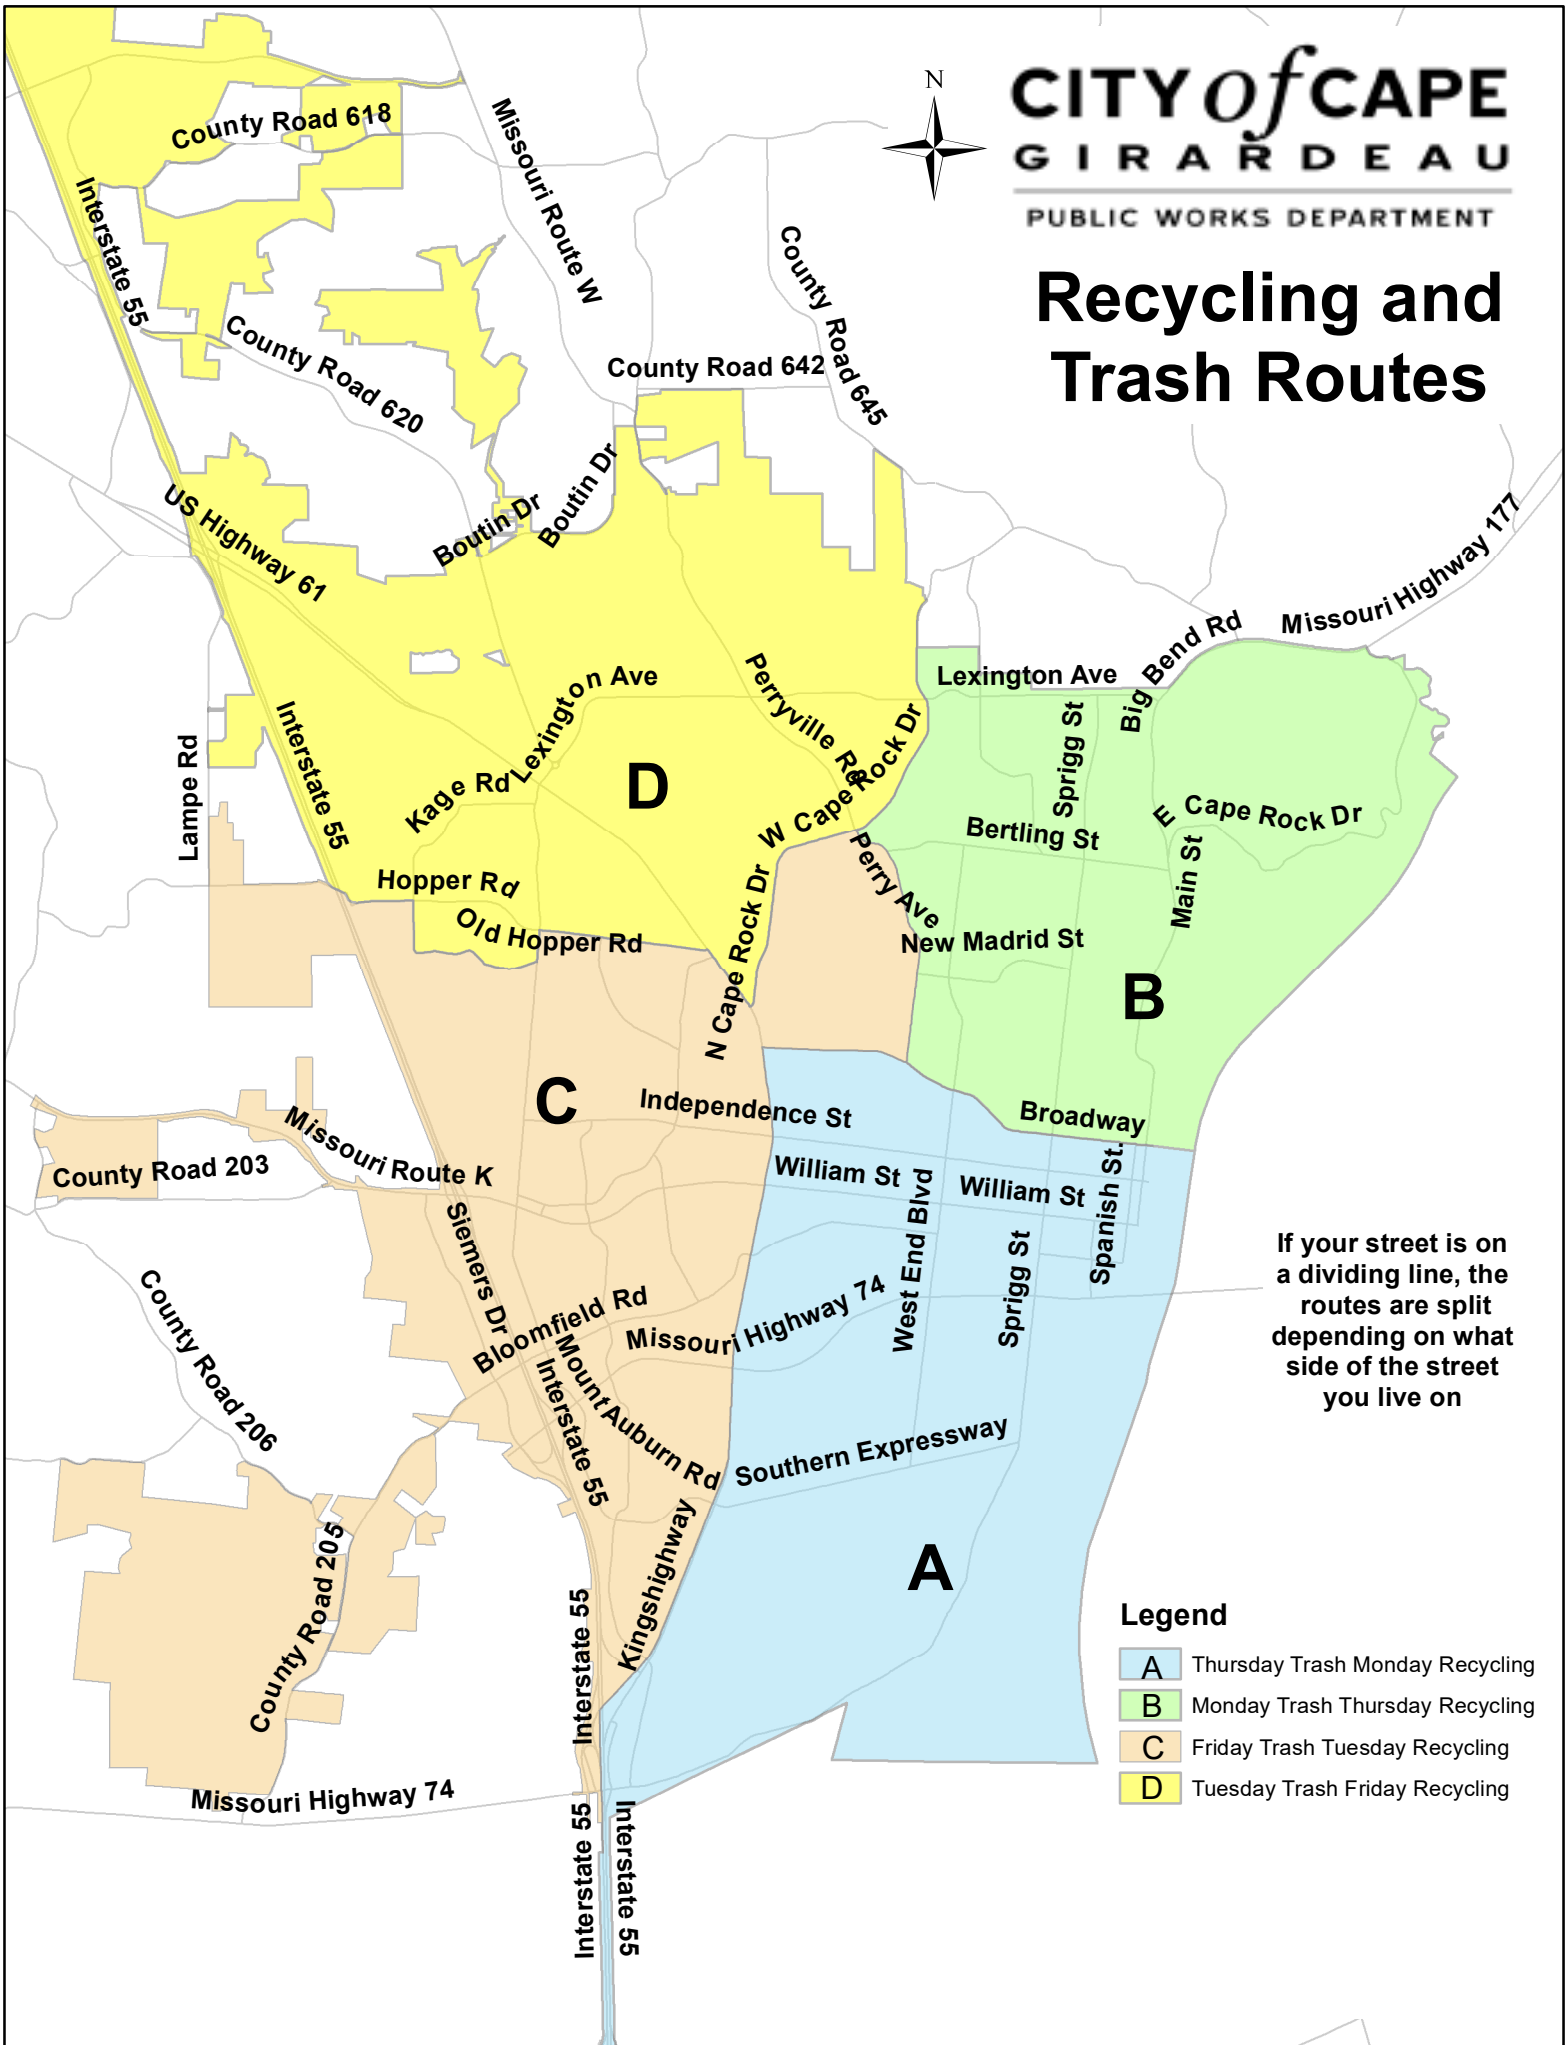

Recycling and Trash Routes

If your street is on a dividing line, the routes are split depending on what side of the street you live on

Legend

- A Thursday Trash Monday Recycling
- B Monday Trash Thursday Recycling
- C Friday Trash Tuesday Recycling
- D Tuesday Trash Friday Recycling